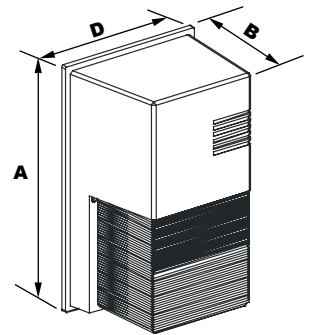

**DRIVER:**

Programmable Driver, 120-277V, 50/60Hz; Dimmable Driver.

**Listing and RATINGS:**

CSA Listed. Operating in Ambient Temperatures: -40°C to + 50°C IP67 Sealed LED Compartment.

**Dimensions**

**Width (D)** 6 3/4" (172mm)  
**Length (B)** 5 1/4" (133mm)  
**Height (A)** 11" (280mm)

**EnviroLux 23 Watt LED Mini Glass Wallpack**

**Ordering Information Example:**  
EESWP12QF1X23U5K

Scan to watch our Made in USA video

Model	Part Suffix	Wattage	Driver	CCT	Lens	Mounting	Options
EES	WP12QF	1x23	U=120-277V	4K=4000K 5K=5000K			
				GL=Opaque			
				4" Recessed Outlet Box Easy Hang Mounting Bracket			
				<b>SF</b> =Single Fuse <b>DF</b> =Double Fuse <b>PC1-PC2</b> =Universal Button Photo Cell 120-277 <b>SP</b> =Surge Protection 6kv standard, 10kv optional			