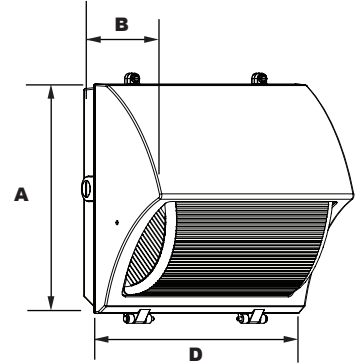

MOUNTING OPTIONS:
Cast-in Template for Mounting Directly Over a 4" Recessed Outlet Box, or Use 1/2" Surface Conduit.

Dimensions

- Width (D)** 11 1/8" (283mm)
- Length (B)** 7 7/8" (200mm)
- Height (A)** 12" (305mm)