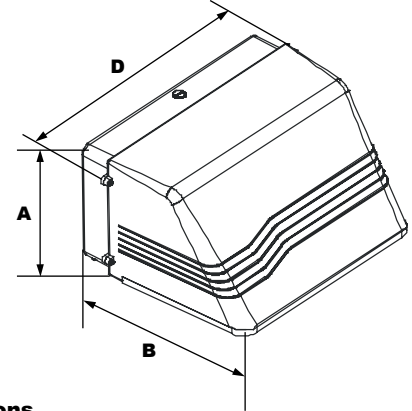

MOUNTING OPTIONS:

Cast-in Template for Mounting Directly Over a 4" Recessed Outlet Box, or Use 1/2" Surface Conduit.

Dimensions

Width (D)	18 1/4" (464mm)
Length (B)	13 3/4" (349mm)
Height (A)	9 1/8" (232mm)