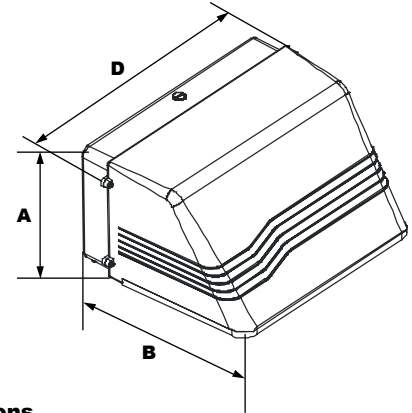

WATTAGE:
30W=Array: 30 System Watts: Lumens - 5,427 (250-400W HID or Induction Equivalent.)

FINISH:
Textured Architectural Bronze Powdercoat Finish Over a Chromate Conversion Coating. Custom Colors Available Upon Request.

MOUNTING OPTIONS:
Cast-in Template for Mounting Directly Over a 4" Recessed Outlet Box, or Use 1/2" Surface Conduit.

Dimensions

Width (D)	18 1/4" (464mm)
Length (B)	13 3/4" (349mm)
Height (A)	9 1/8" (232mm)