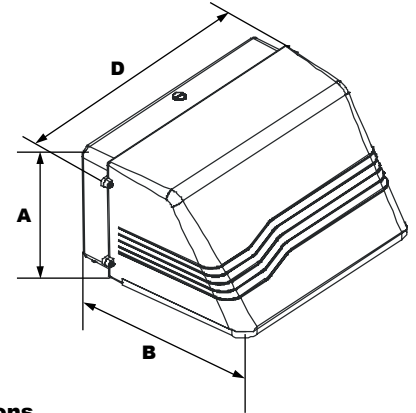

MOUNTING OPTIONS:

Cast-in Template for Mounting Directly Over a 4" Recessed Outlet Box, or Use 1/2" Surface Conduit.

Dimensions

Width (D)	18 1/4" (464mm)
Length (B)	13 3/4" (349mm)
Height (A)	9 1/8" (232mm)