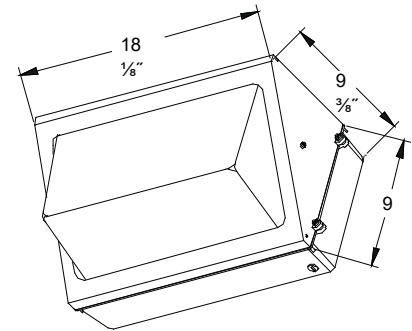

EnviroLux LED 70 Watt Large Wallpack

Scan to watch our Made in USA video

Model	Part Suffix	Driver	Wattage	CCT	Lens	Mounting	Options
EES	WP20-LED-PS	UNV=120-277	70W	2700K 3000K 3500K 4000K 5000K	Borosilicate Glass Lens	4" Recessed Outlet Box 1/2" Surface Conduit.	<p>LWPWG=Wire Guard LWPFC=Full Cutoff LWPSCS=Side Cutoff LWPVS=Vandal Shield M1=Motion Sensor, IR for mounting heights of 20ft to 35ft M2=Motion Sensor, IR for mounting heights of 18ft or less EMB=Battery Backup PC=Photo Cell 120-277 Unffi=EnviroLux Wireless 480V=480 Volt</p>