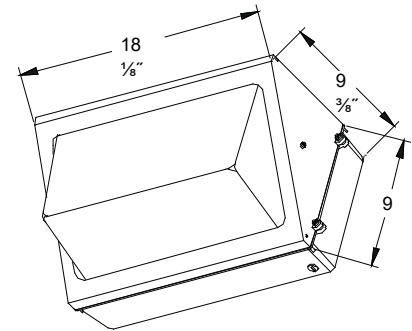

**MOUNTING OPTIONS:**  
Cast-in Template for Mounting Directly Over a 4" Recessed Outlet Box, or Use 1/2" Surface Conduit.

**EnviroLux LED 78 Watt Large Wallpack**

Scan to watch our Made in USA video

Model	Part Suffix	Driver	Wattage	CCT	Lens	Mounting	Options
EES	WP20-LED-PS	UNV=120-277	78W	2700K 3000K 3500K 4000K 5000K	Borosilicate Glass Lens	4" Recessed Outlet Box 1/2" Surface Conduit.	<p><b>LWPWG</b>=Wire Guard  <b>LWPFC</b>=Full Cutoff  <b>LWPSCS</b>=Side Cutoff  <b>LWPVS</b>=Vandal Shield  <b>M1</b>=Motion Sensor, IR for mounting heights of 20ft to 35ft  <b>M2</b>=Motion Sensor, IR for mounting heights of 18ft or less  <b>EMB</b>=Battery Backup  <b>PC</b>=Photo Cell 120-277 Unffi=EnviroLux Wireless  <b>480V</b>=480 Volt</p>