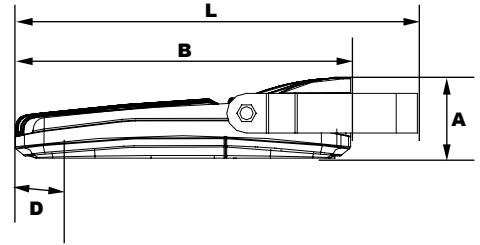

LENS:
Tempered Clear Flat Glass Lens or Tempered Clear Flat Prismatic Glass Lens.

MOUNTING OPTIONS:
Mounts with Stealth Arm, Adjustable Slipfitter, 2³/₈" Diameter Mounting Arm Adapter, Yoke, Two-Piece Bracket or Easy Hang Wall Bracket (Factory Installed).

Listing and RATINGS:
CSA Listed. Operating in Ambient Temperatures: -40°C to + 50°C IP67 Sealed LED Compartment.

Dimensions

- Width (D)** | 1 3/8" (340mm)
- Length (B)** | 15" (381mm)
- Height (A)** | 3 5/8" (92mm)